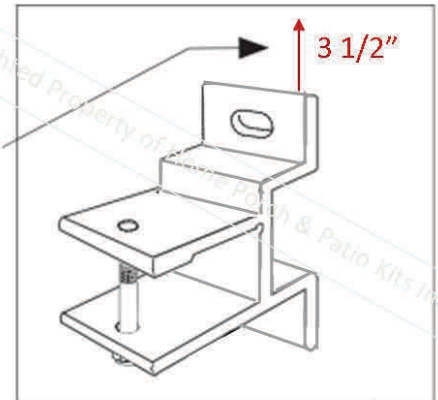

Delivered to your home within 21 days!

request@homeporchandpatiokits.com

1.705.259.2264